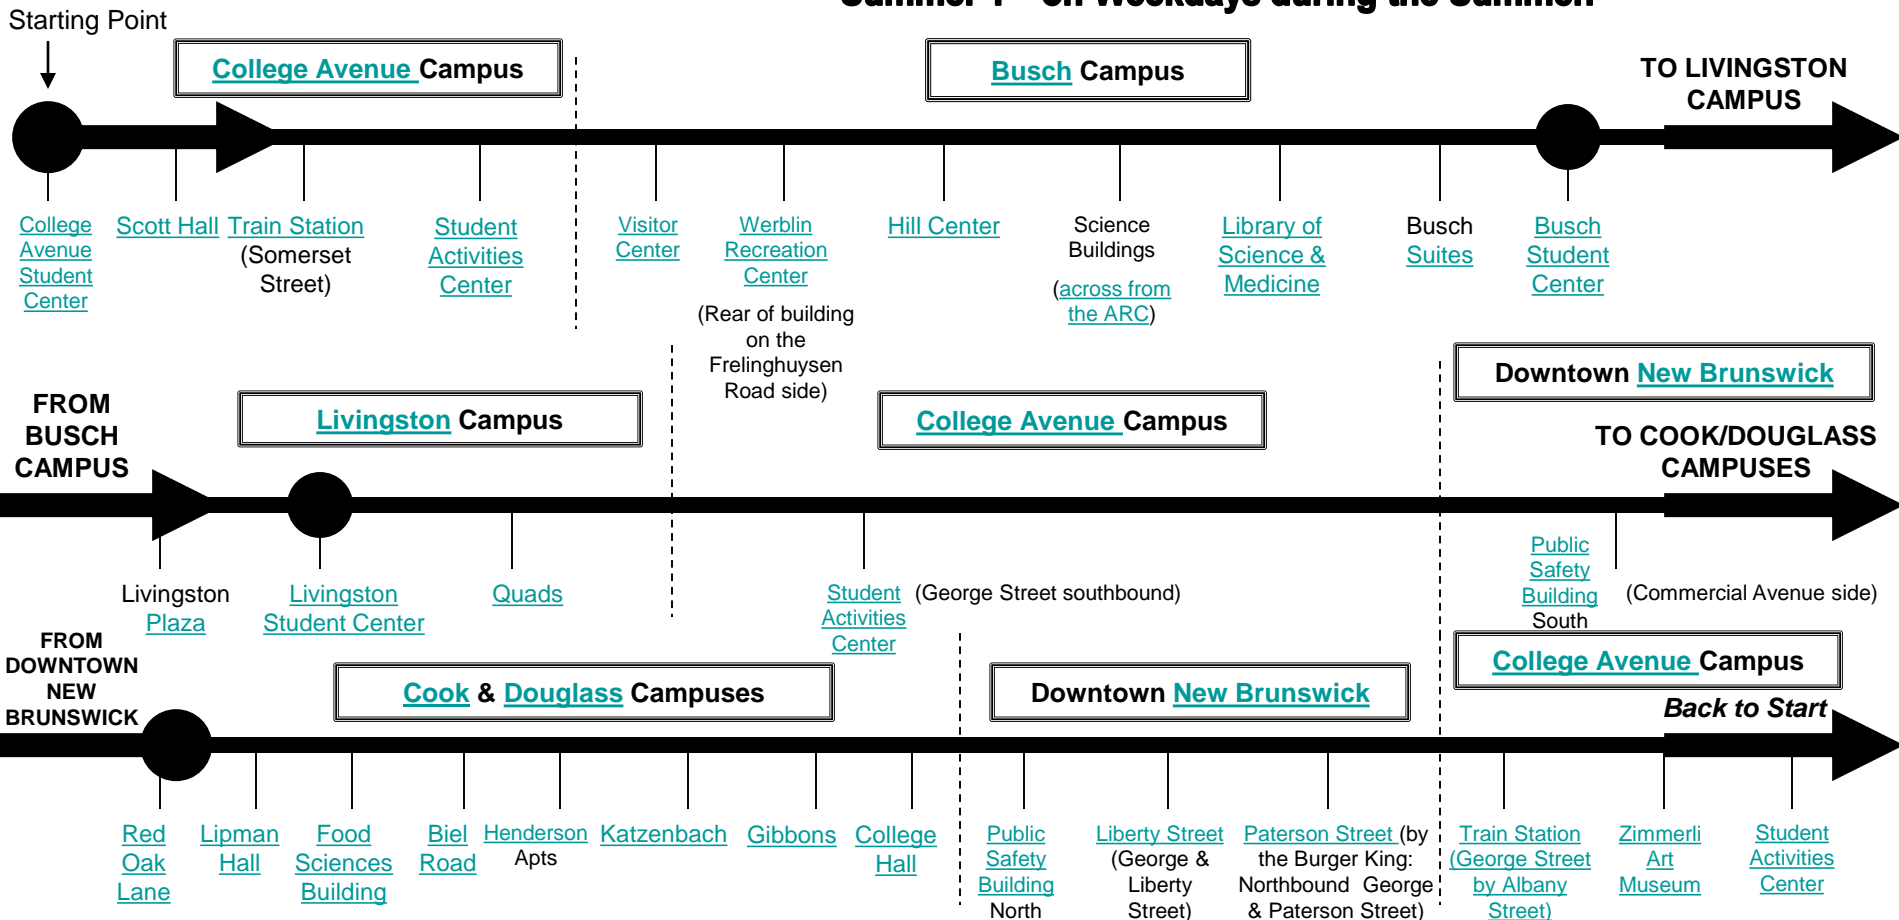

# 'WEEKEND 1':

TRACK THE ROUTE ONLINE:

COLLEGE AVE → BUSCH → LIVINGSTON → COLLEGE AVE → COOK / DOUGLASS → COLLEGE AVE

**PLEASE NOTE THAT THIS ROUTE IS CALLED:**

- "Weekend 1" on Weekends during the Fall & Spring Semesters.
- "Winter Break 1" on Weekdays during the Winter Break.
- "Spring Break 1" on Weekdays during the Spring Break.
- "Summer 1" on Weekdays during the Summer.

*Due to scheduled events & unforeseeable events/detours, the buses could be delayed and/or some bus stops may be bypassed.*