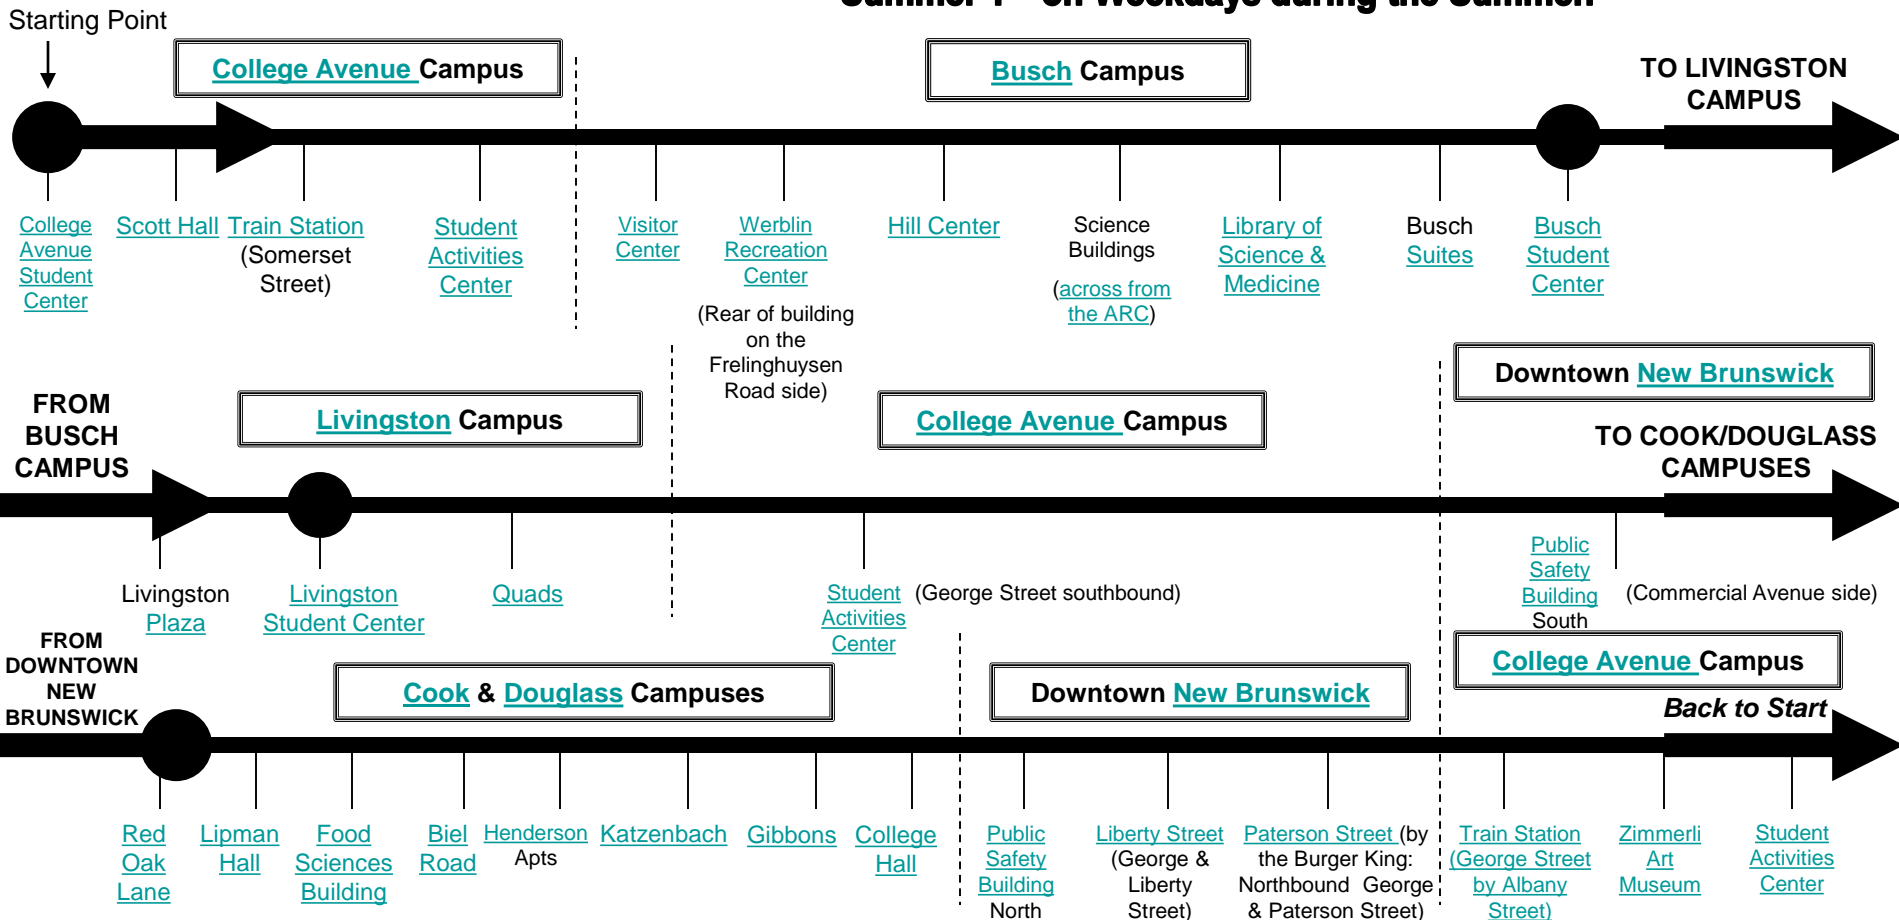

'WEEKEND 1':

TRACK THE ROUTE ONLINE:

COLLEGE AVE → BUSCH → LIVINGSTON → COLLEGE AVE → COOK / DOUGLASS → COLLEGE AVE

PLEASE NOTE THAT THIS ROUTE IS CALLED:

- "Weekend 1" on Weekends during the Fall & Spring Semesters.
- "Winter Break 1" on Weekdays during the Winter Break.
- "Spring Break 1" on Weekdays during the Spring Break.
- "Summer 1" on Weekdays during the Summer.

Due to scheduled events & unforeseeable events/detours, the buses could be delayed and/or some bus stops may be bypassed.