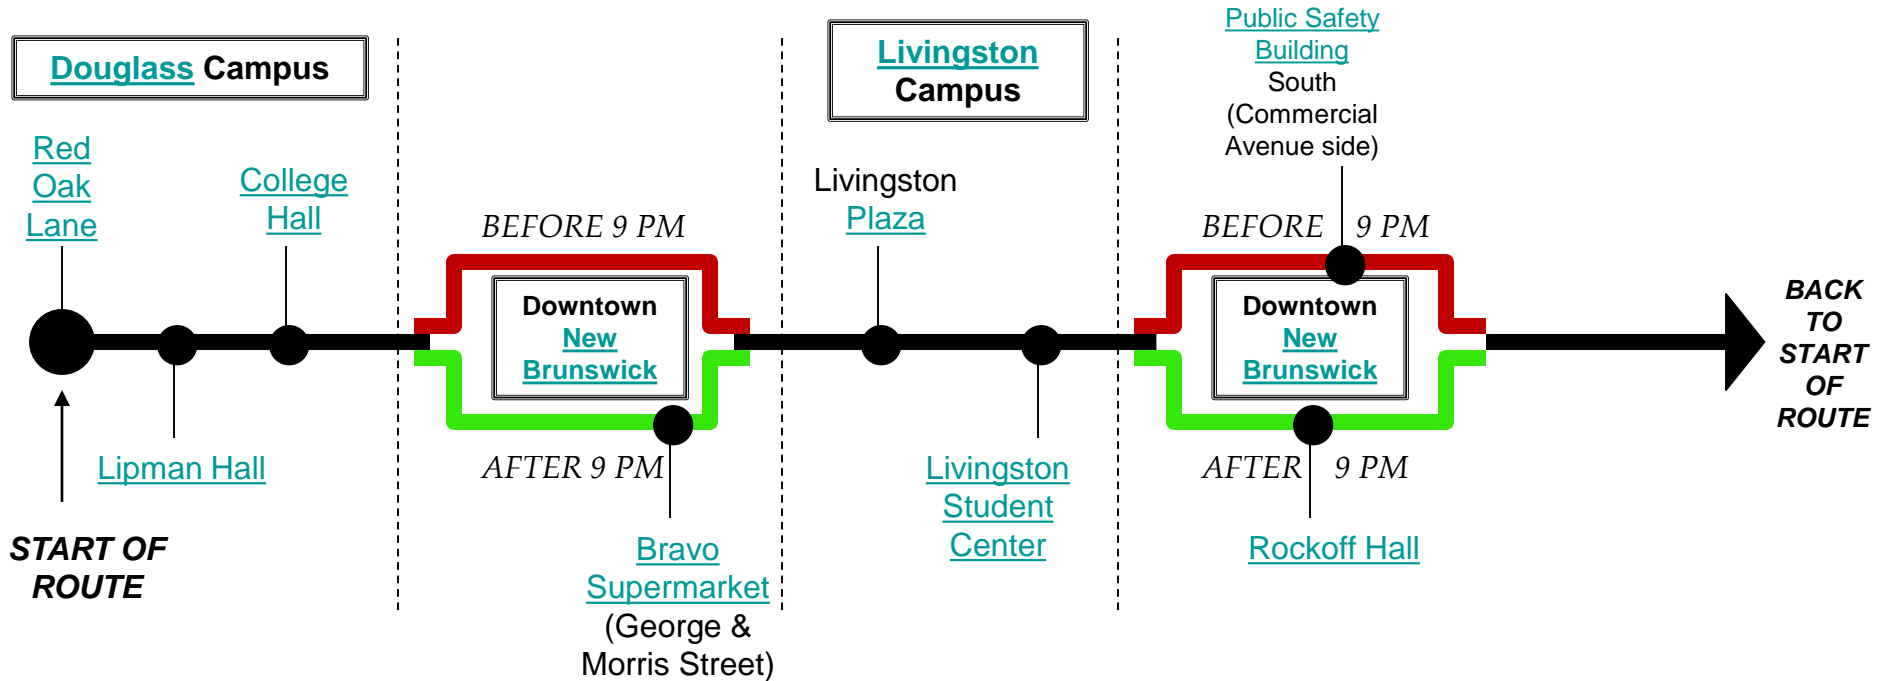

# "REXL" ROUTE: DOUGLASS & LIVINGSTON CAMPUSES

TRACK THE ROUTE ONLINE:

*Due to scheduled events & unforeseeable events/detours, the buses could be delayed and/or some bus stops may be bypassed.*