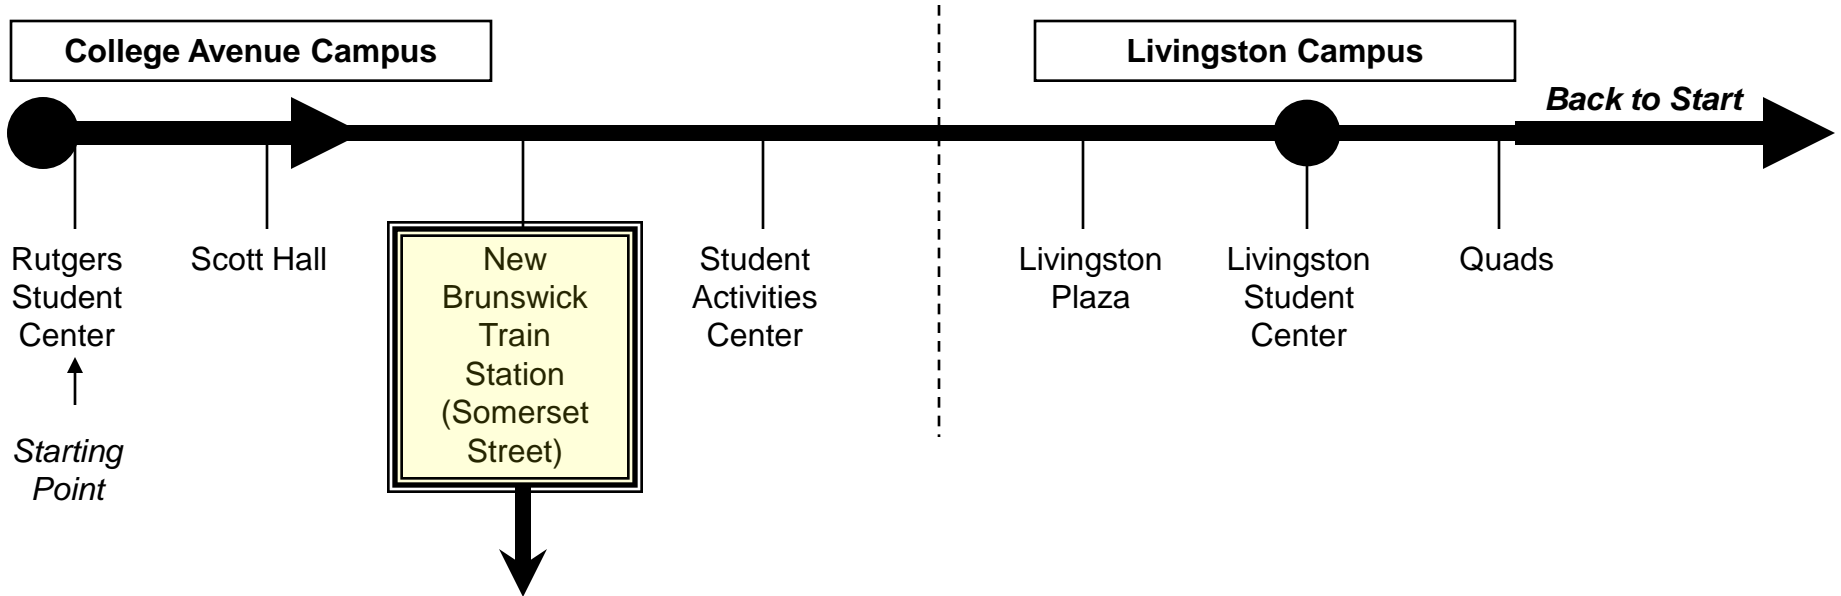

"LX" route : COLLEGE AVE / LIVINGSTON

(only serviced AFTER 9:30 PM)