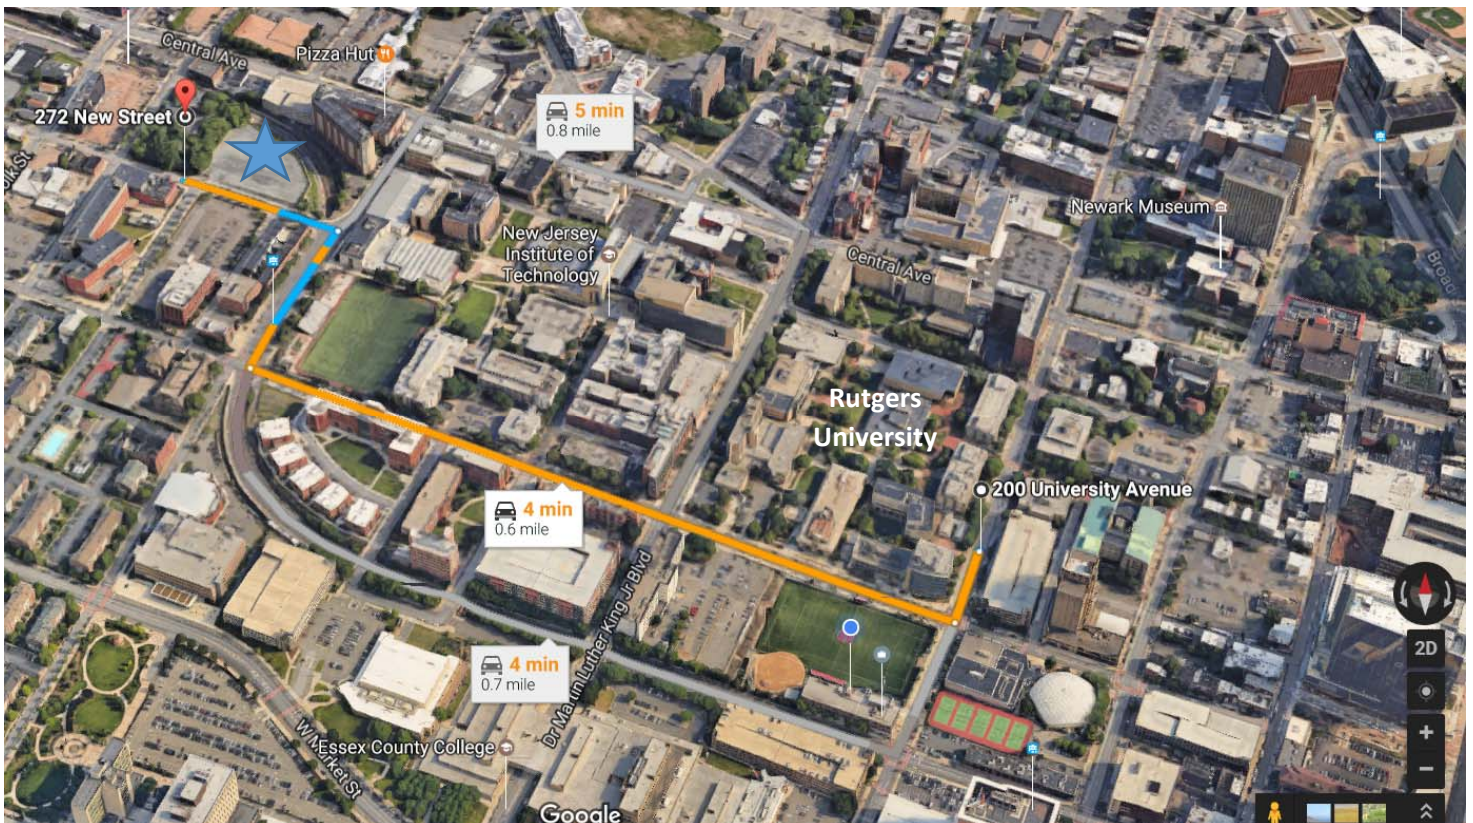

ATTENTION COMMUTER PERMIT HOLDERS

New Parking Lot “New Street Lot”

(Street address is 272 New Street, Newark NJ)

Commuters with active **Prepaid RUN Pass permit** or **Zone L permit** can park at our latest student parking located at 272 New Street (Between Lock St. and Wilsey St.) immediately.

Commuters with a **Pay-As-You-Go** permits must come to the Parking Office and upgrade your permit for a one-time fee of \$70 to cover the rest of the year at the “New Street Lot”. There is no daily fee at the lot.

The RUN RUN, Campus Connect and Penn Station Local shuttle bus has stops near this lot <http://rudots.rutgers.edu/nwktransport.shtml>. In addition, this lot is also easily walked through the NJIT campus (7 minute walk from the Lot to PRCC)

Map data © Google 2017

January 2017