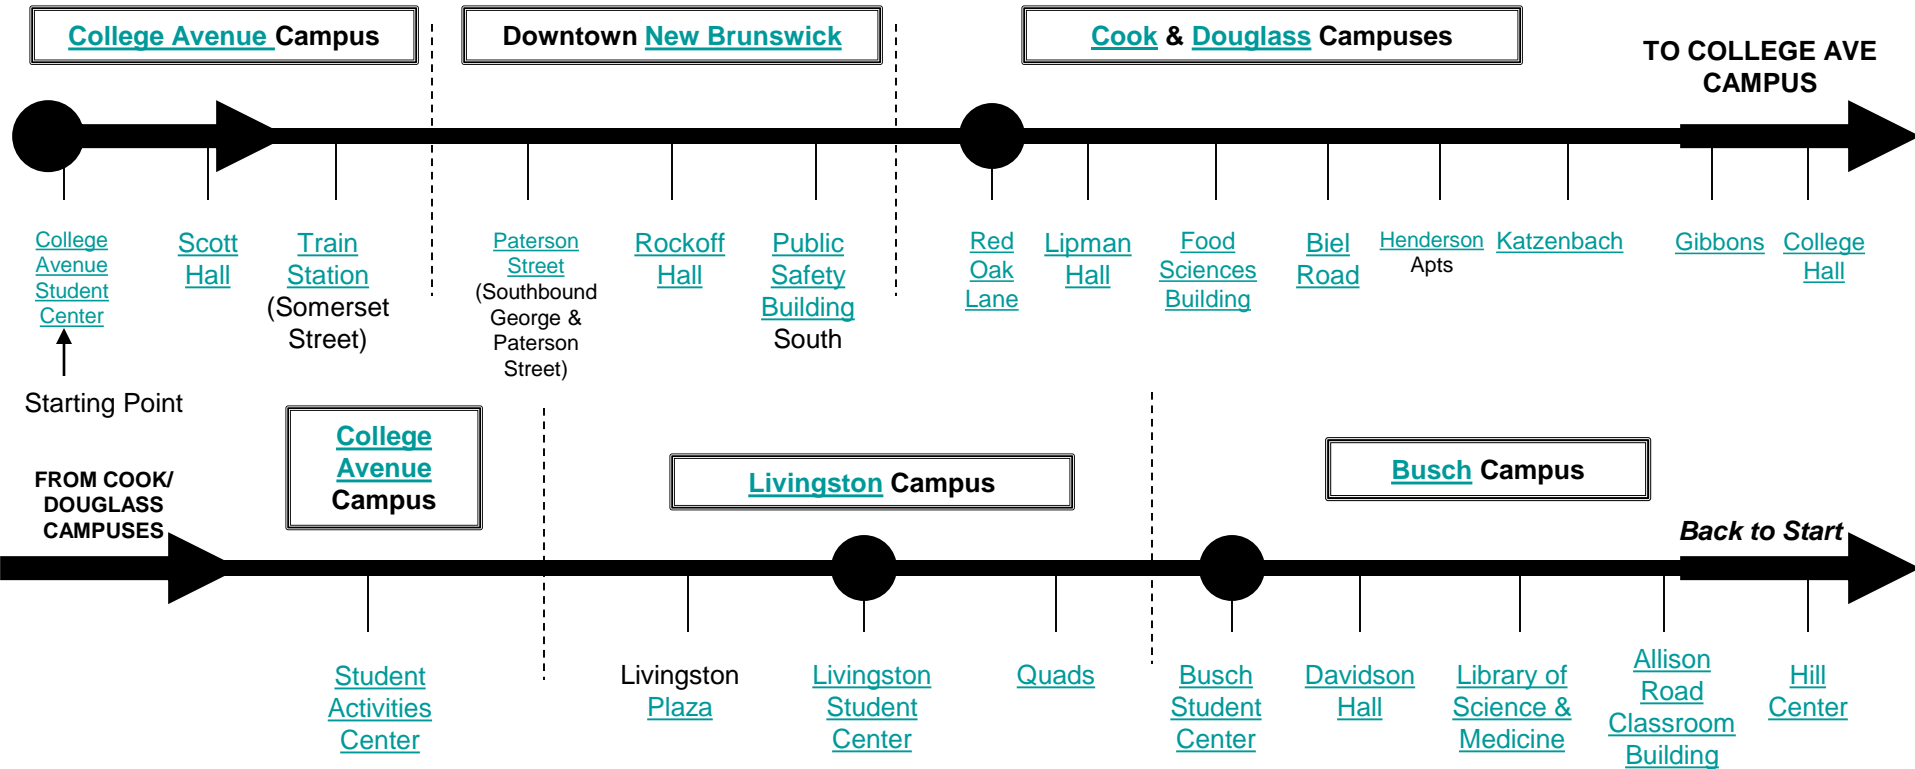

# 'WEEKEND 2':

TRACK THE ROUTE ONLINE: 

COLLEGE AVE → COOK / DOUGLASS → COLLEGE AVE → LIVINGSTON → BUSCH → COLLEGE AVE

**PLEASE NOTE THAT THIS ROUTE IS CALLED:**

- "Weekend 2" on Weekends during the Fall & Spring Semesters.
- "Winter Break 2" on Weekdays during the Winter Break.
- "Spring Break 2" on Weekdays during the Spring Break.
- "Summer 2" on Weekdays during the Summer.

*Due to scheduled events & unforeseeable events/detours, the buses could be delayed and/or some bus stops may be bypassed.*