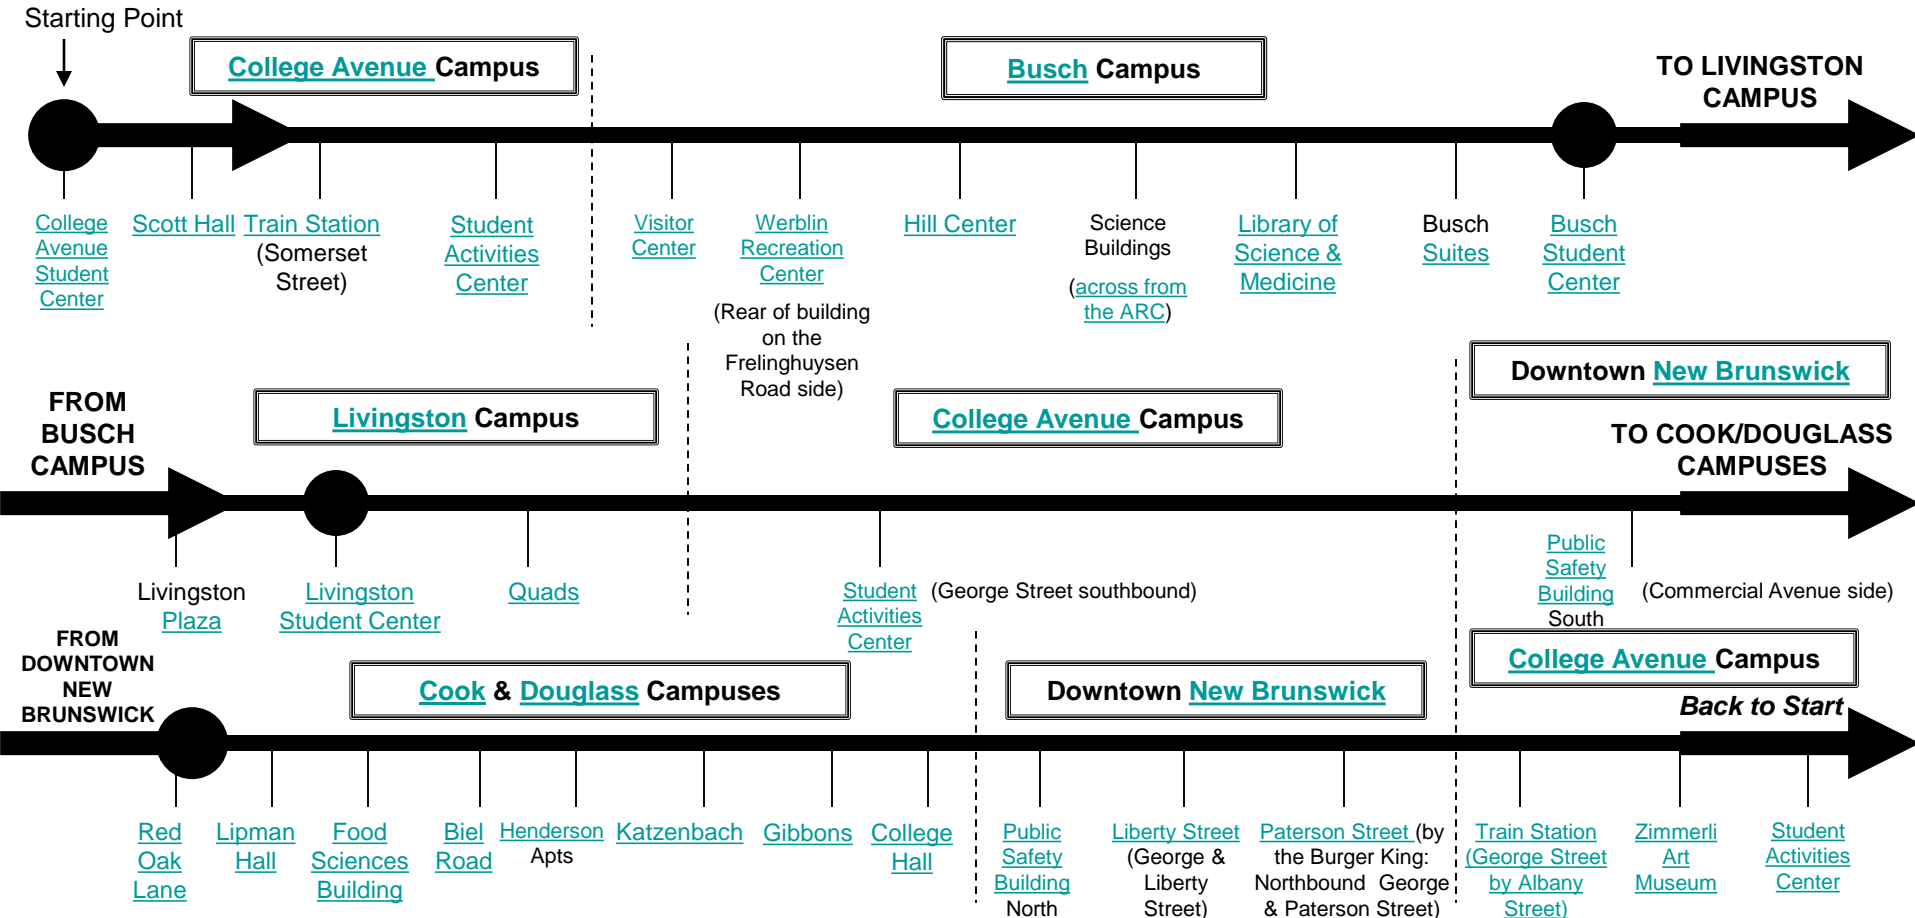

# "ALL CAMPUSES" ROUTE:

TRACK THE ROUTE ONLINE:

COLLEGE AVE → BUSCH → LIVINGSTON → COLLEGE AVE → COOK / DOUGLASS → COLLEGE AVE

## OPERATES DURING:

- Thanksgiving Recess ( Thanksgiving, the Friday & Saturday after )
- Holiday Recess (period including / between Christmas & New Years' )
- Weekends during the Winter Break, Spring Break & Summer
- Select Holidays (Christmas, New Year's, Memorial Day, Fourth of July)

*Due to scheduled events & unforeseeable events/detours, the buses could be delayed and/or some bus stops may be bypassed.*