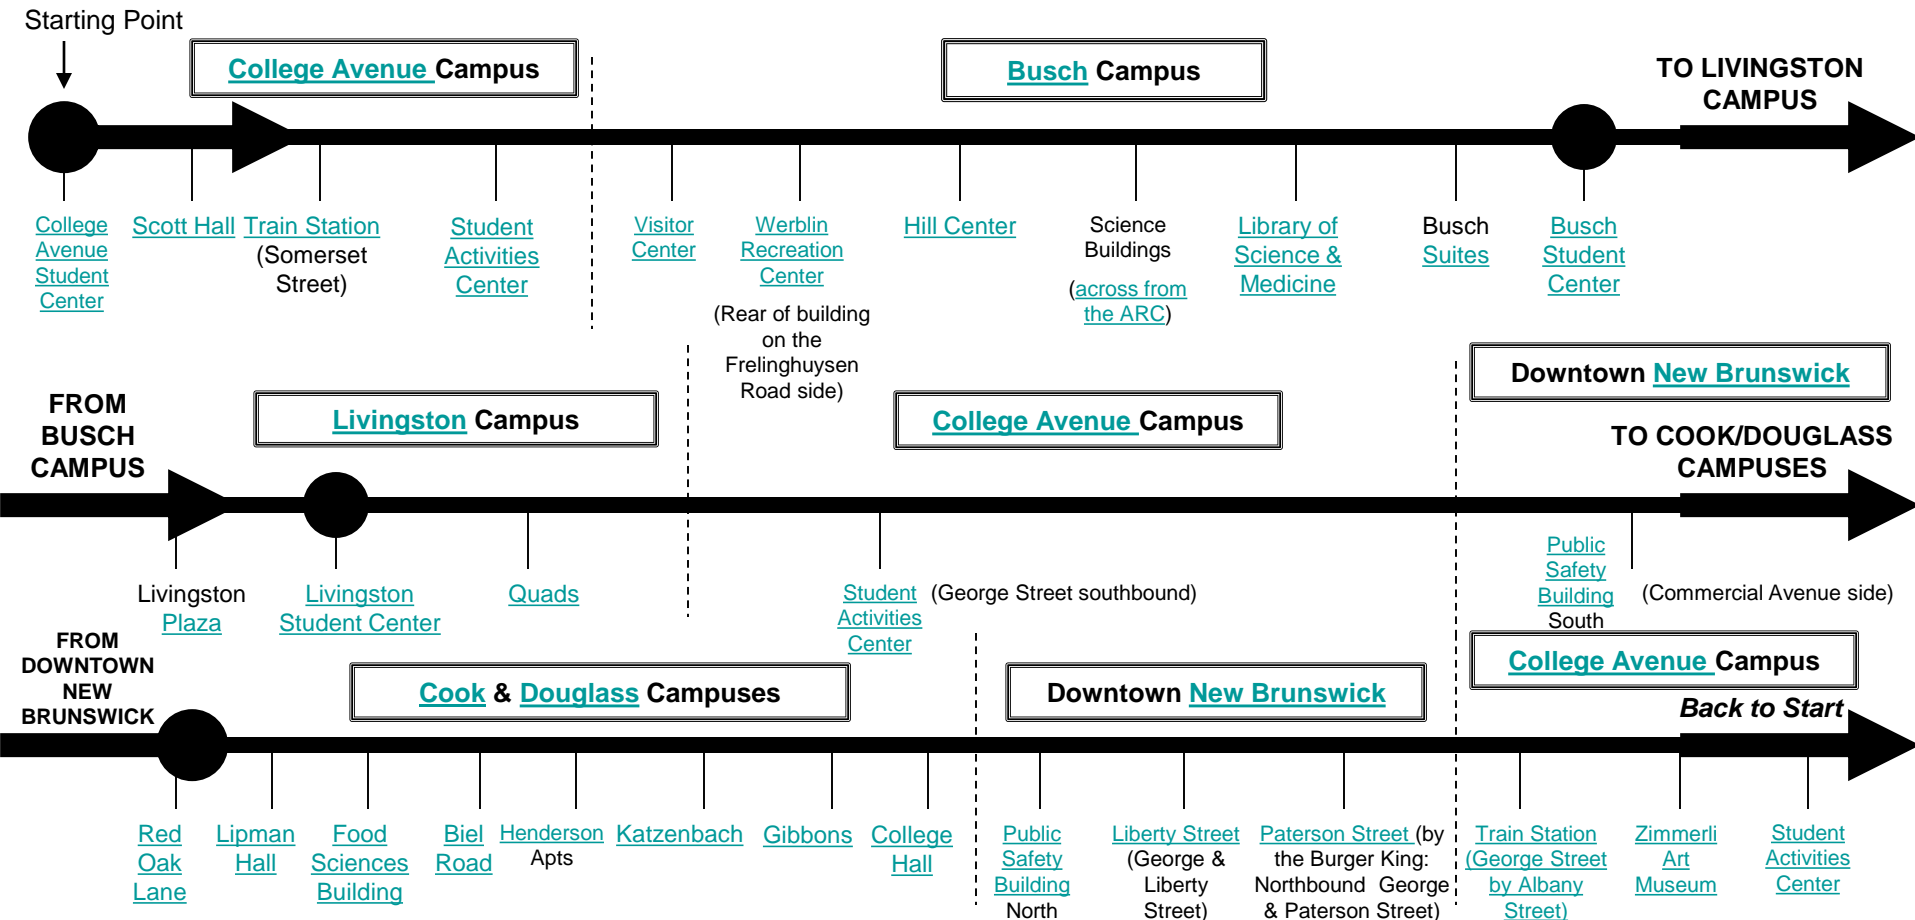

"ALL CAMPUSES" ROUTE:

TRACK THE ROUTE ONLINE:

COLLEGE AVE → BUSCH → LIVINGSTON → COLLEGE AVE → COOK / DOUGLASS → COLLEGE AVE

OPERATES DURING:

- Thanksgiving Recess (Thanksgiving, the Friday & Saturday after)
- Holiday Recess (period including / between Christmas & New Years')
- Weekends during the Winter Break, Spring Break & Summer
- Select Holidays (Christmas, New Year's, Memorial Day, Fourth of July)

Due to scheduled events & unforeseeable events/detours, the buses could be delayed and/or some bus stops may be bypassed.