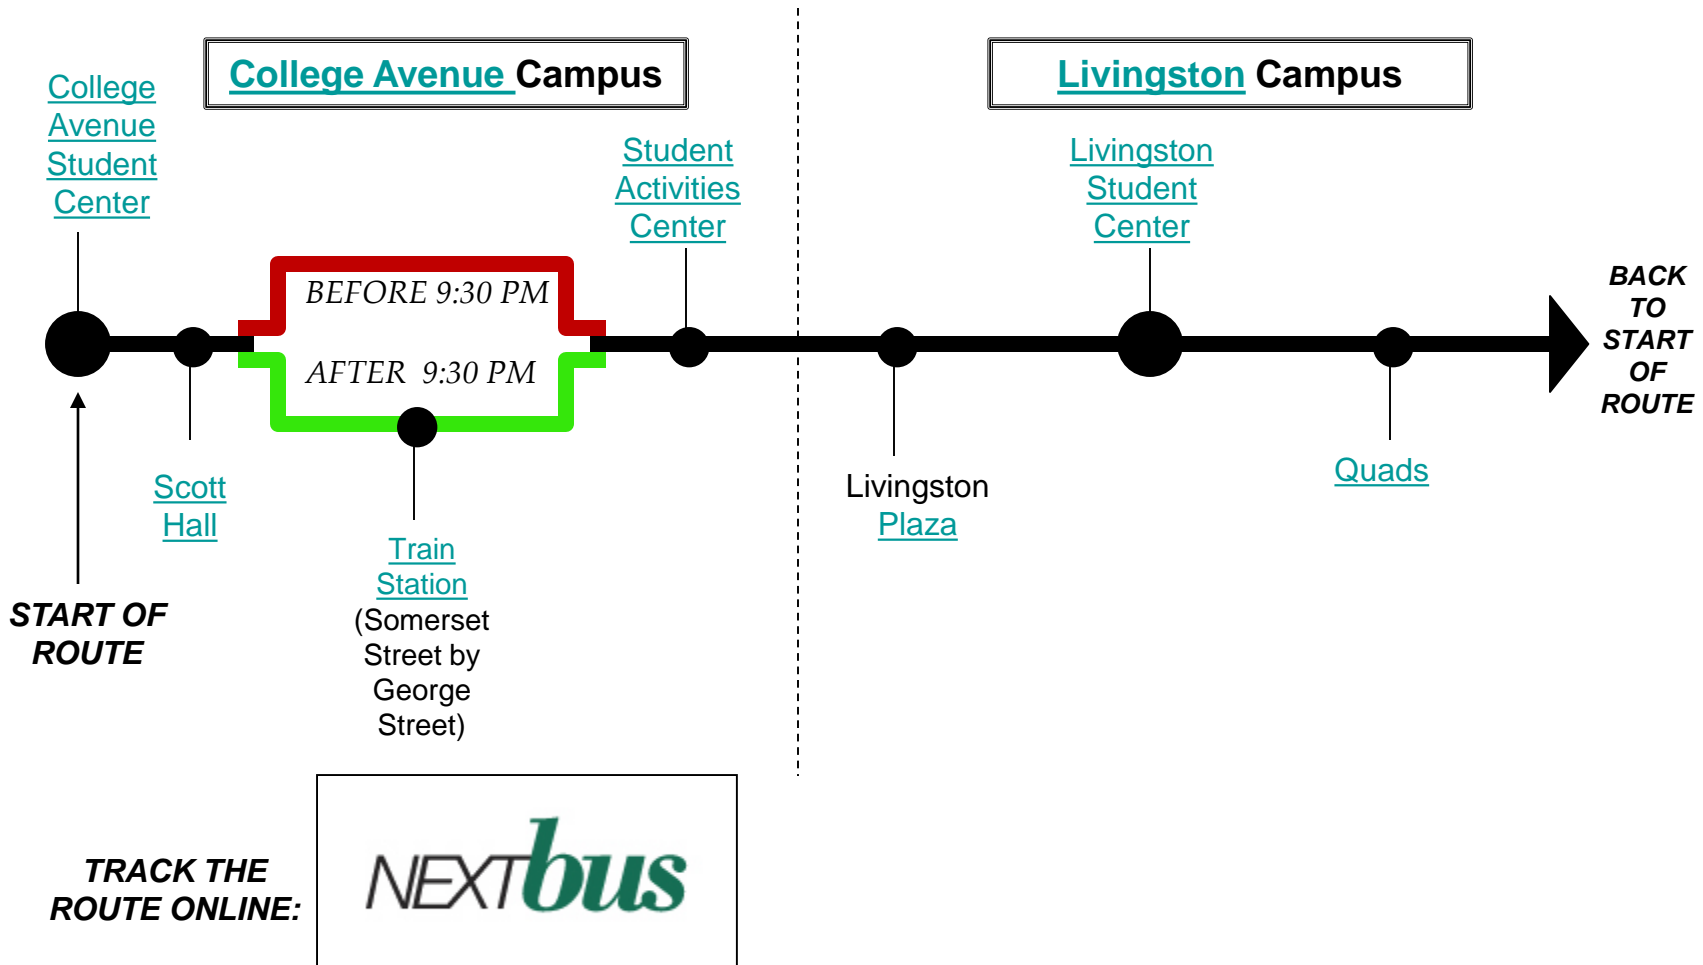

"LX" ROUTE: COLLEGE AVE & LIVINGSTON CAMPUSES (EXPRESS VIA ROUTE 18)

Due to scheduled events & unforeseeable events/detours, the buses could be delayed and/or some bus stops may be bypassed.