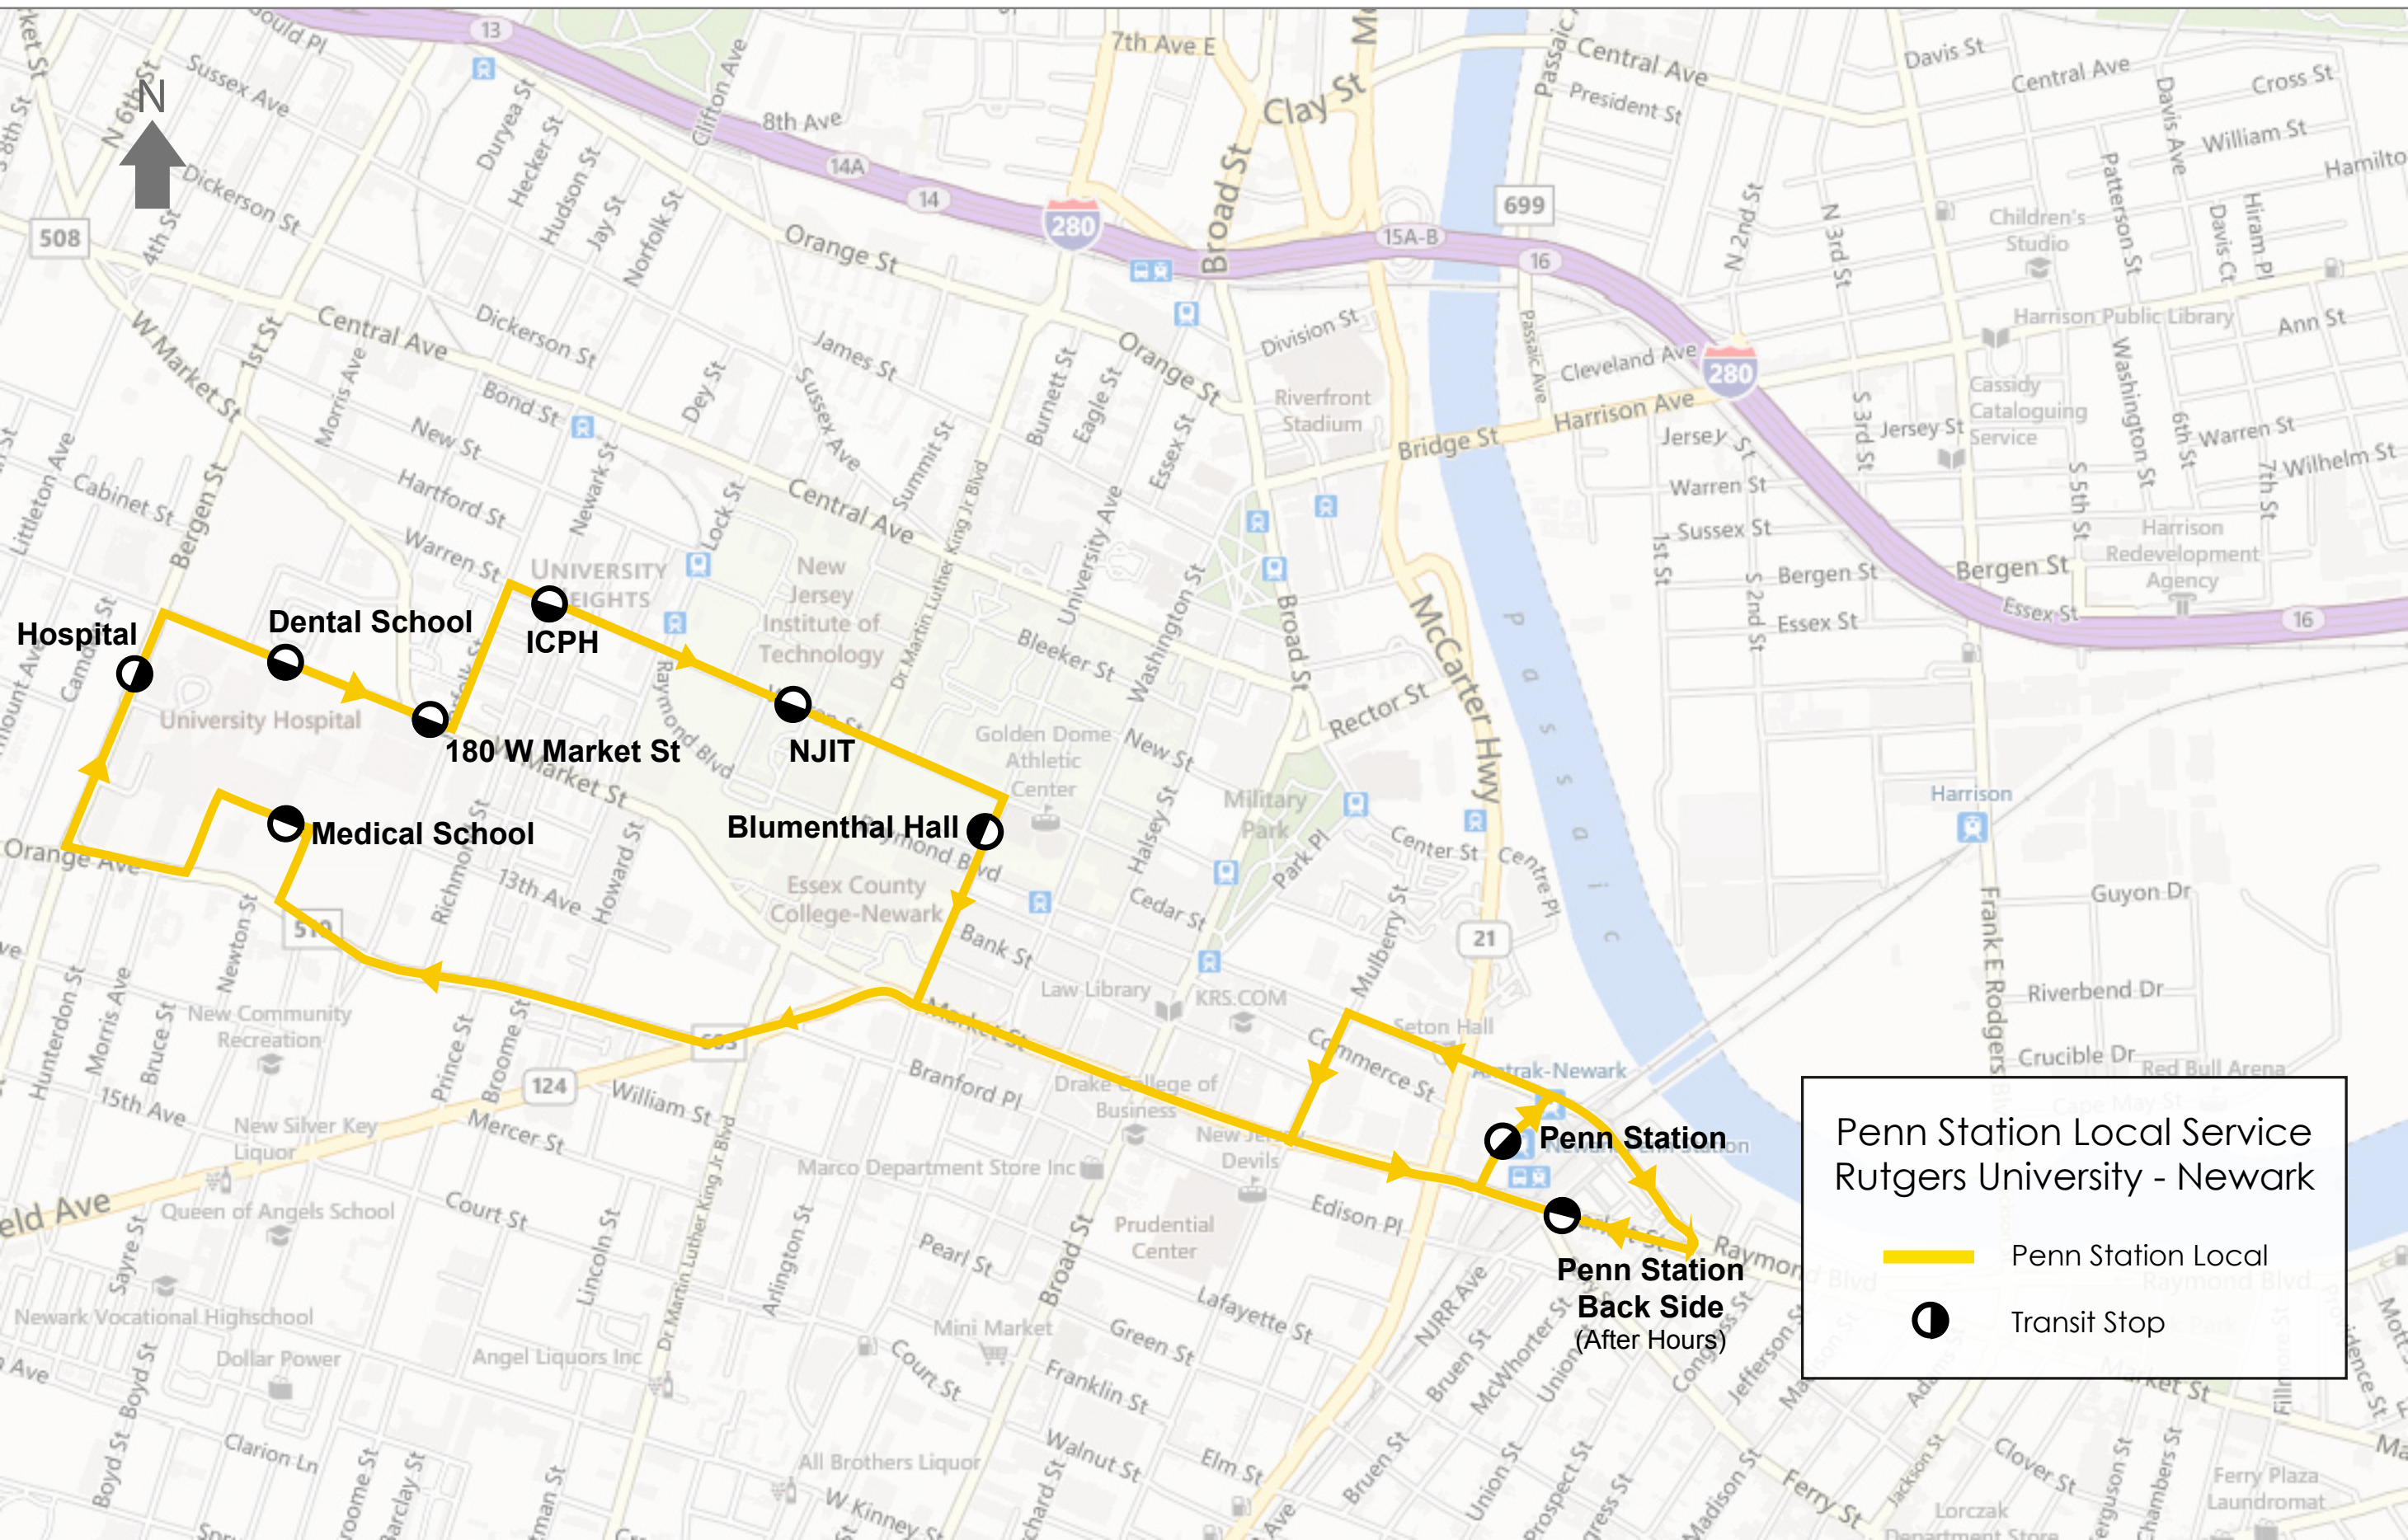

PENN STATION LOCAL SERVICE RUTGERS UNIVERSITY - NEWARK

Penn Station Local Service
Rutgers University - Newark

-  Penn Station Local
-  Transit Stop