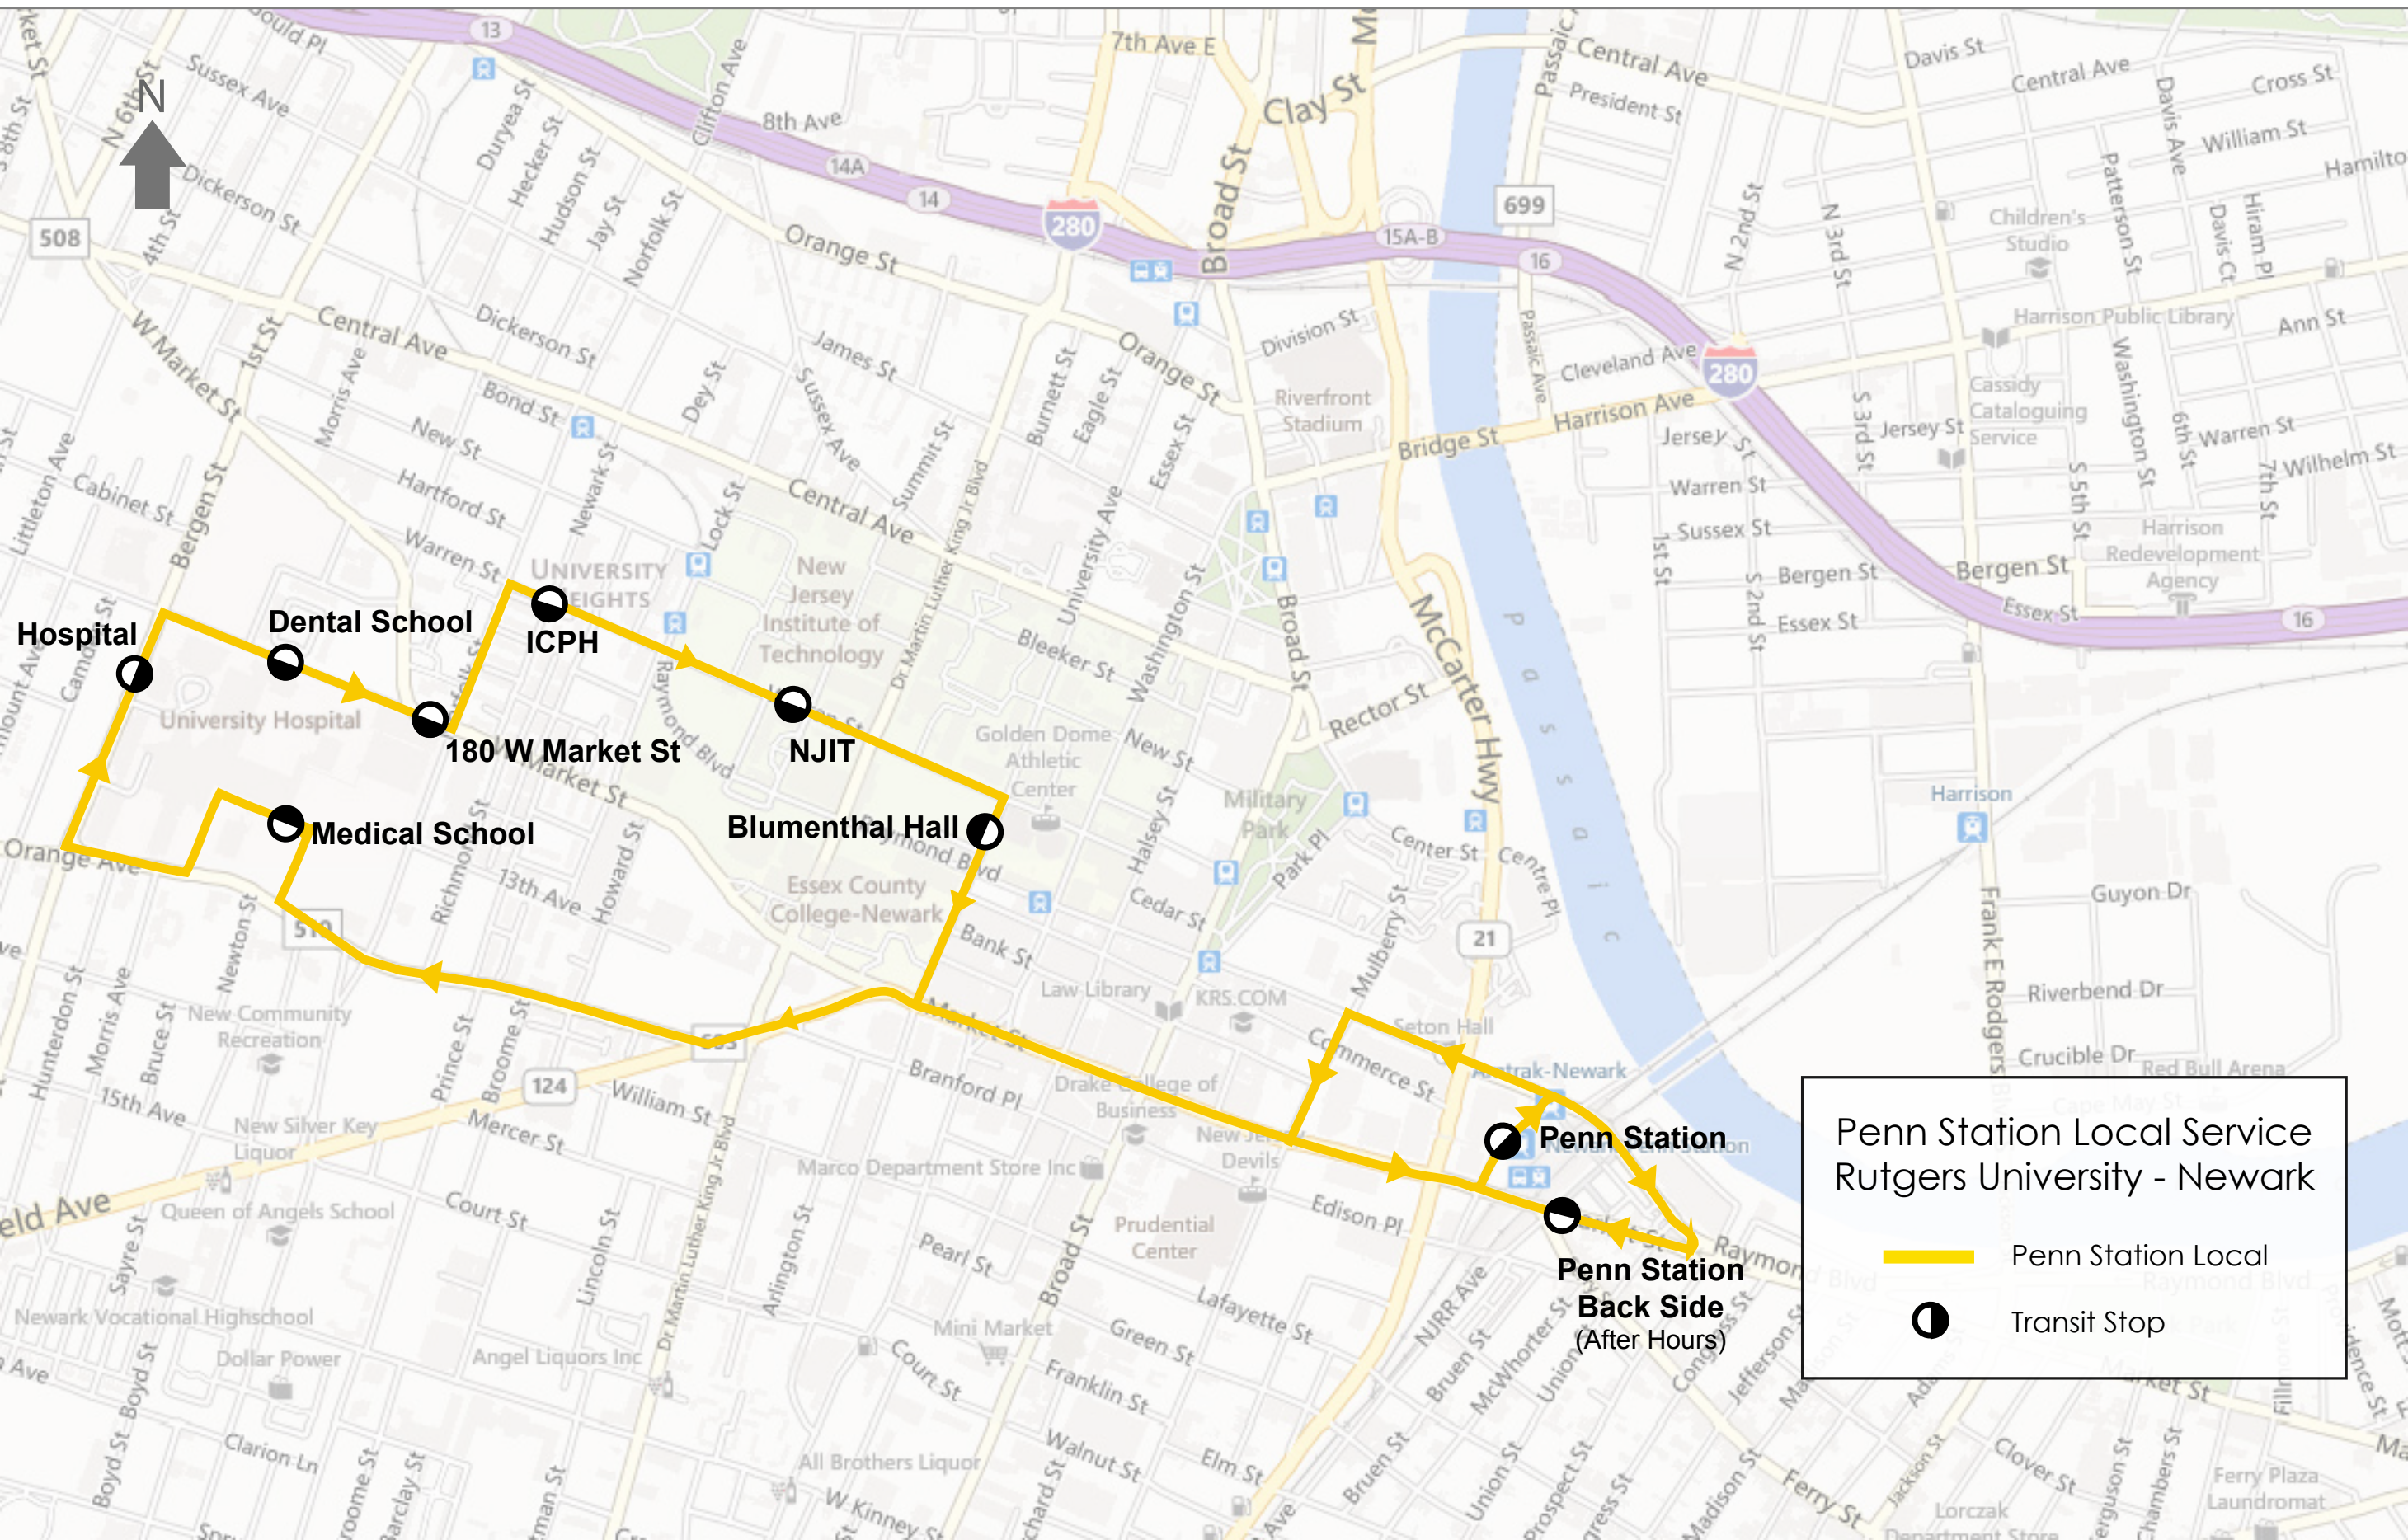

# PENN STATION LOCAL SERVICE RUTGERS UNIVERSITY - NEWARK

**Penn Station Local Service  
Rutgers University - Newark**

-  Penn Station Local
-  Transit Stop